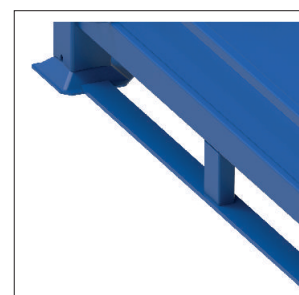

PCR / SUV tyre rack

Application	Tyre storage method	Maximum load	Stackability	Capacity	Coating
				MAX 100 	RAL

DIMENSIONS	LENGHT	WIDTH	HEIGHT
AR01 WIDE	2383	1400	2200
AR01C WIDE	2283	1400	2200

ARCOM sp.j.
Artur Wilk,
Robert Zięba