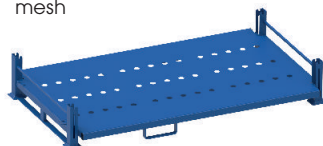

ACCESSORIES AND VARIANTS

Bottom variants:
mesh