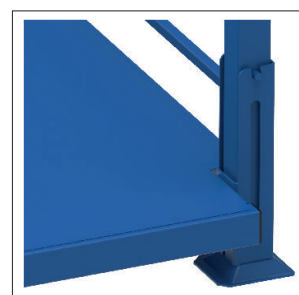

PCR / SUV tyre rack

Application	Tyre storage method	Maximum load	Stackability	Capacity	Coating
				MAX 100 	RAL

DIMENSIONS	LENGHT	WIDTH	HEIGHT
AR01 WIDE	2383	1400	2200
AR01C WIDE	2283	1400	2200

ARCOM sp.j.
Artur Wilk,
Robert Zięba