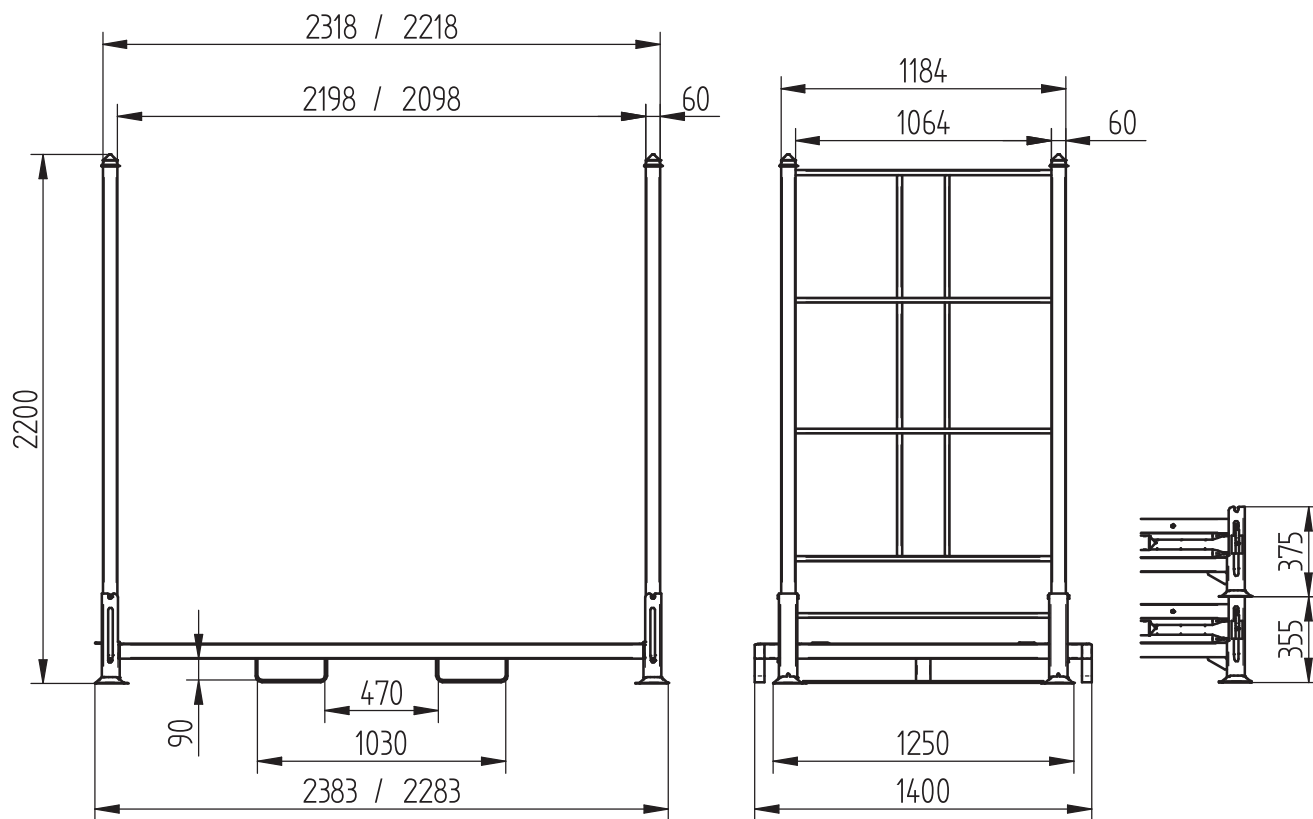

TECHNICAL DATA

ACCESSORIES AND VARIANTS

Bottom variants:
mesh

Shelf P01

Bars R08

TRANSPORT