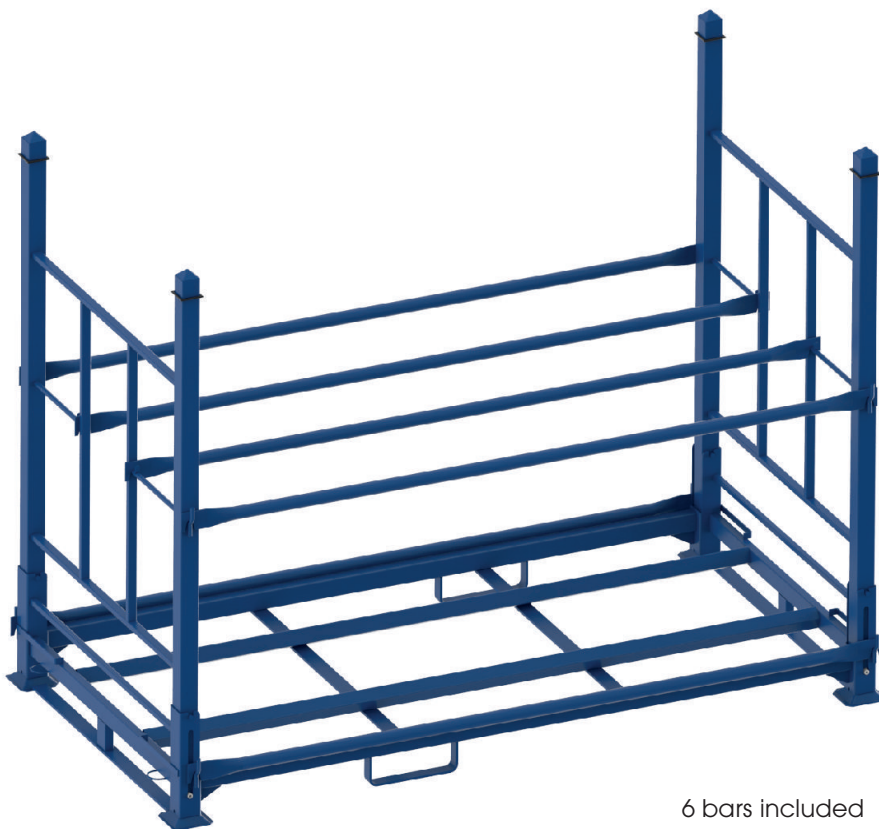

## PCR / SUV tyre rack

Application	Tyre storage method	Maximum load	Stackability	Capacity	Coating
					

6 bars included

DIMENSIONS	LENGHT	WIDTH	HEIGHT
AR04	2383	1250	1830
AR04C	2283	1250	1830

## ACCESSORIES AND VARIANTS

Bars: R02, R06

Shelf P01

## TRANSPORT

40' HC