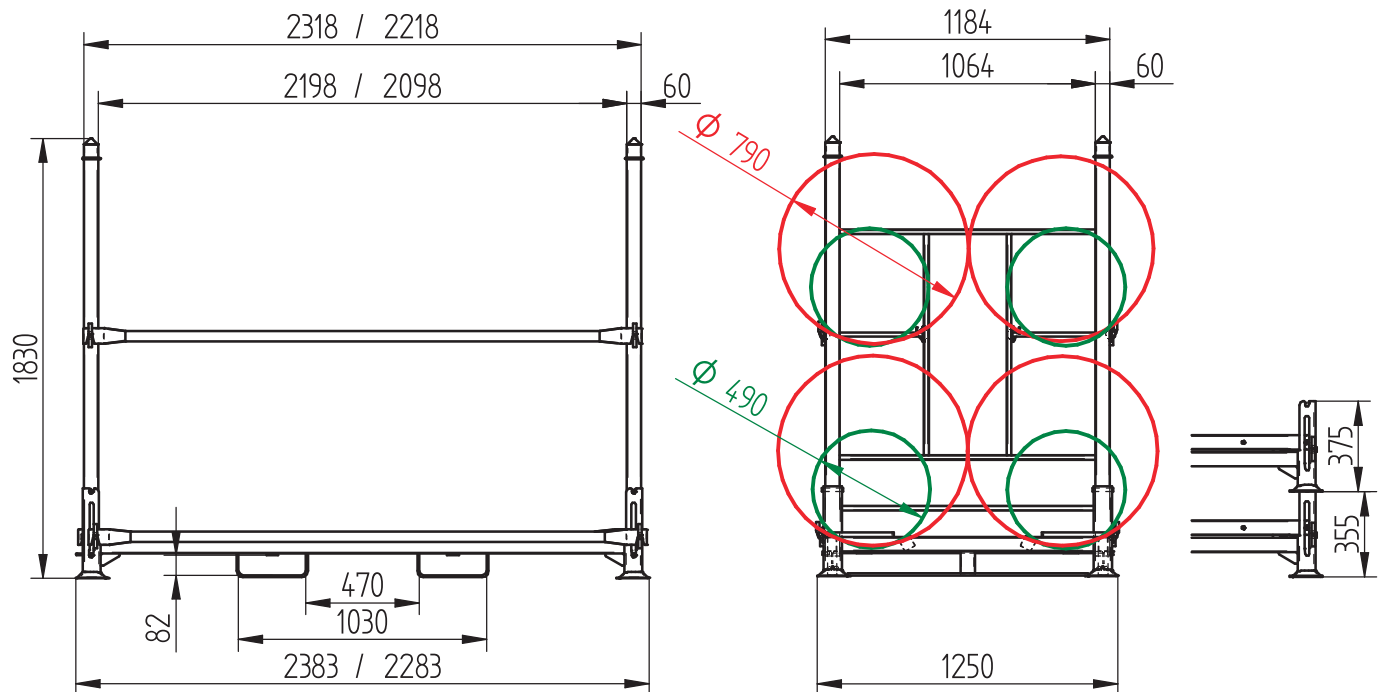

TECHNICAL DATA