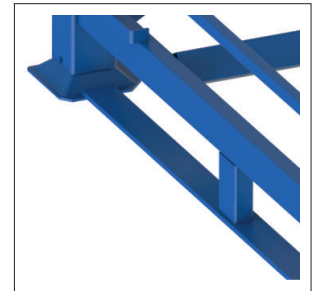

## PCR / SUV tyre rack

Application	Tyre storage method	Maximum load	Stackability	Capacity	Coating
					

6 bars included

DIMENSIONS	LENGHT	WIDTH	HEIGHT
AR04	2383	1250	1830
AR04C	2283	1250	1830

## ACCESSORIES AND VARIANTS

Bars: R02, R06

Shelf P01