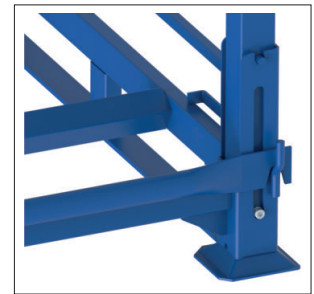

## PCR / SUV tyre rack

Application	Tyre storage method	Maximum load	Stackability	Capacity	Coating
					

6 bars included

DIMENSIONS	LENGHT	WIDTH	HEIGHT
AR04	2383	1250	1830
AR04C	2283	1250	1830

## ACCESSORIES AND VARIANTS

Bars: R02, R06

Shelf P01