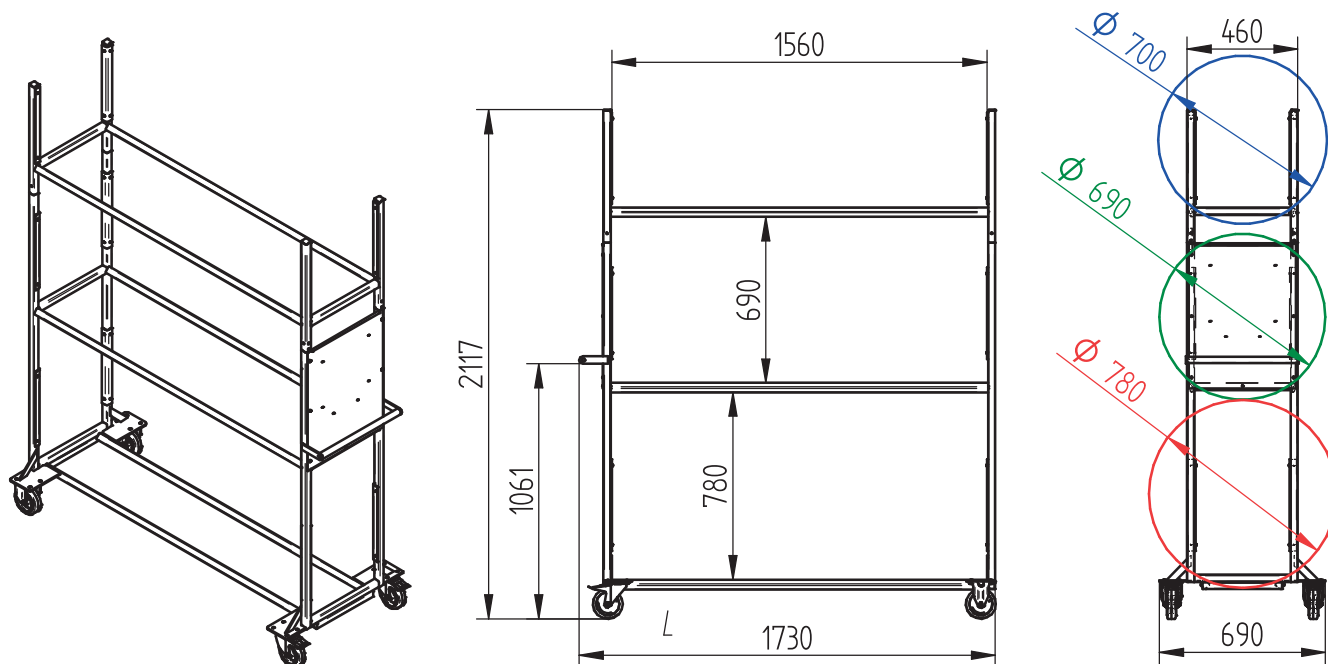

Trolley for tyres and wheel sets

Application	Tyre storage method	Maximum load	Capacity	Coating
				

DIMENSIONS	LENGHT	WIDTH	HEIGHT
AR33/3	1730	690	2117

TECHNICAL DATA

ACCESSORIES AND VARIANTS

TRANSPORT