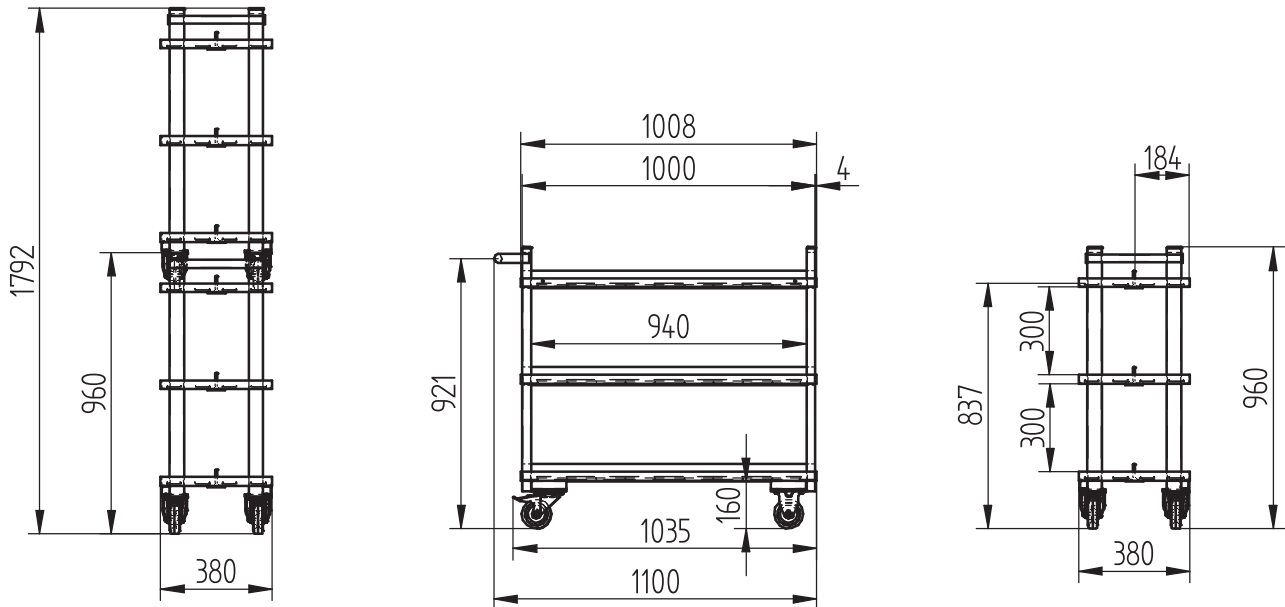

Battery trolley

Application	Maximum load	Capacity	Coating

DIMENSIONS	LENGHT	WIDTH	HEIGHT
ARE4	1100	380	960

TECHNICAL DATA

ACCESSORIES AND VARIANTS

TRANSPORT