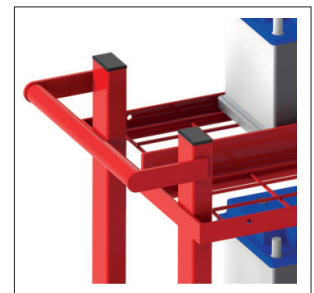

Battery trolley

Application	Maximum load	Capacity	Coating

DIMENSIONS	LENGHT	WIDTH	HEIGHT
ARE4	1100	380	960

TECHNICAL DATA

ACCESSORIES AND VARIANTS

TRANSPORT